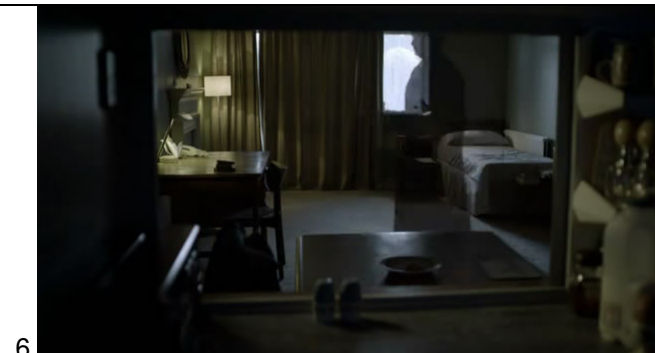

Stills from "A Study In Pink" – (BBC TV series "Sherlock" episode 1, season 1)

**Note:**

- Not all stills might be relevant to the task
- You do not have to write about ALL stills but a representative selection
- Remember to shortly say what happens in a scene before you talk about the camera perspective and why it is used
- Remember to give reasons why a certain camera view supports the atmosphere.